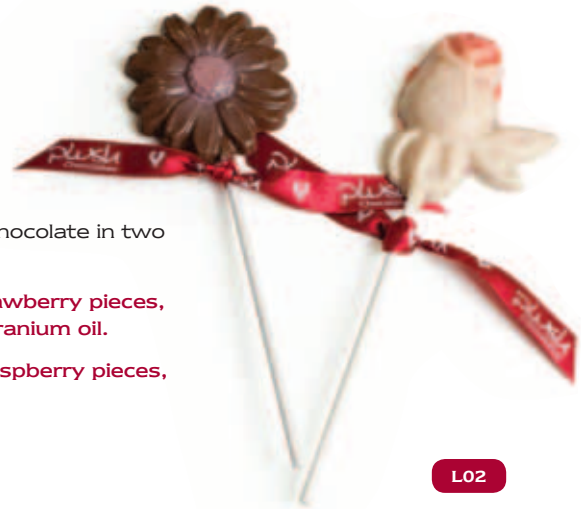

## Flower Sticks

Beautifully handmade chocolate in two delicate floral flavours:

Milk chocolate with strawberry pieces, infused with natural geranium oil.

White chocolate with raspberry pieces, infused with rose oil.